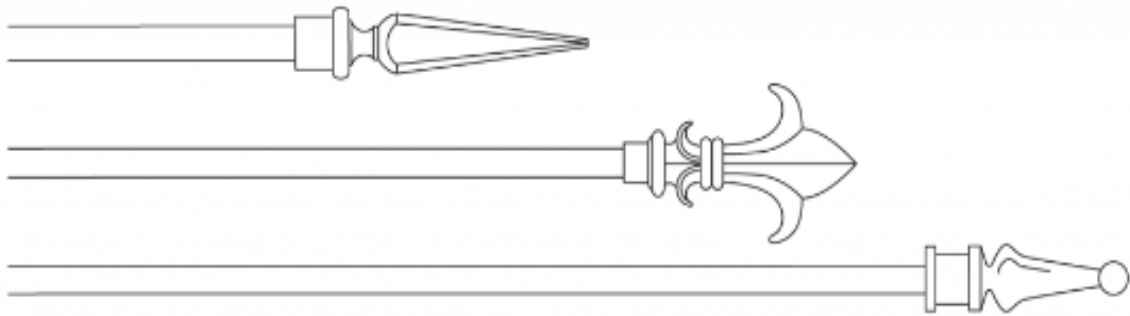

SPEAR DESIGNS

Spear Types

TOP SPEAR – C2

MIDDLE SPEAR – FDL

BOTTOM SPEAR - CARDINAL